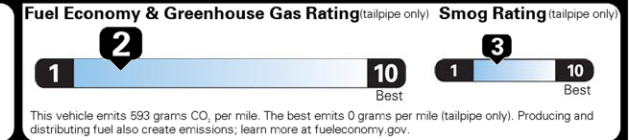

**You spend
$8,000**
more in fuel costs
over 5 years
compared to the
average new vehicle.

**Annual fuel cost
$3,000**