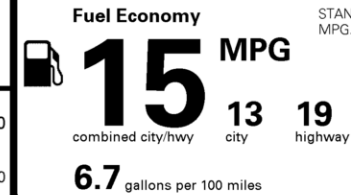

SAFETY AND SECURITY:

INFINITI Advanced Air Bag System (AABS)
w/ dual-stage front air bags (SRS)
Driver & front passenger seat-mounted,
side-impact air bags
Side curtain air bags for all 3 rows
w/ rollover sensor
Front Seat active Head Restraints
3-point adjustable front seat belts
w/ pretensioners & load limiters
Lower Anchors & Tethers for Children
(LATCH)
Forward Emergency Braking (FEB)
w/ pedestrian detection
Predictive Forward Collision Warning (PFCW)
Electronic Brake force Distribution (EBD)
Anti-lock Braking System (ABS)
Vehicle Dynamic Control (VDC)
Traction Control System (TCS)
Trailer Sway Control (TSC)
Brake Assist
Tire Pressure Monitoring System (TPMS)
Vehicle Security System w/ INFINITI
Vehicle Immobilizer System

+For more information, see retailer, owner's
manual or www.INFINITIUSA.com/intouch/
important-information
++Replaces standard equipment if applicable

Manufacturer's Suggested
Retail Base Price: $68,600.00

Options Included by Manufacturer
THEATER PACKAGE 2,150.00

22-INCH TIRE AND WHEEL PACKAGE 2,800.00

PROASSIST PACKAGE 2,550.00

INFINITI RADIANT ILLUMINATED
KICK PLATES++ 485.00

ROOF RAIL CROSS BARS 410.00

CARGO PACKAGE 295.00

WELCOME LIGHTING 455.00

ALL SEASON PACKAGE 355.00

DESTINATION CHARGES 1,395.00

Total* $79,495.00

EPA DOT Fuel Economy and Environment